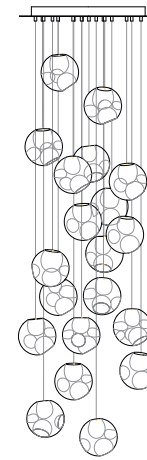

Fixed Length

Random canopies.

38.8V

38.8V

38.11V

38.11V

38.20V

38.20V

38.20V

850 x 284

Ø508

1100 x 370

Ø600

1320 x 444

Ø755

adjustable
up to
3000 (10')
standard

adjustable
up to
30500
(100')
custom

fixed
length
up to
3000 (10')
standard

fixed
length
up to
30500
(100')
custom

755

BOCCI