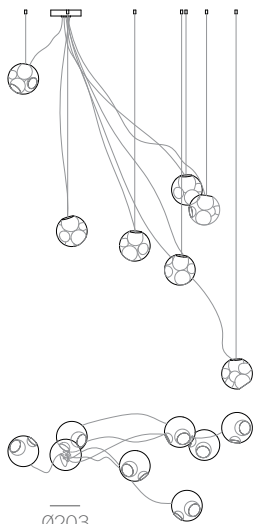

38V

standard / copper

38V is a variant of the original 38 series where a large glass sphere is blown with a multitude of haphazard interior cavities, which intersect and collide in unpredictable ways. 38V is smaller, lighter and suspended with coaxial cables. The interior cavities can be filled with plants or left empty. The Random is suspended using coaxial cable and composed in ambient groupings.

38V

standard / copper

Lamping

1.5w LED or 10w xenon

Material

blown glass, braided metal coaxial cable or copper tubing, electrical components, and white powder coated canopy.

Patent

EU Patent # 002071019-001

38V

copper

Fixed Length

Cluster canopies.

38.3Vc

Ø152

38.19Vc

Ø501

38.37Vc

Ø600

38.61Vc

fixed length
up to
3000 (10')
standard

fixed length
up to
9900 (32')
custom

38.7Vc

Ø203

Ø707