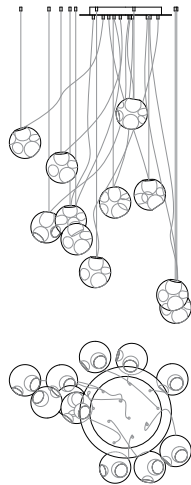

38V

standard / copper

38V is a variant of the original 38 series where a large glass sphere is blown with a multitude of haphazard interior cavities, which intersect and collide in unpredictable ways. 38V is smaller, lighter and suspended with coaxial cables. The interior cavities can be filled with plants or left empty. The Random is suspended using coaxial cable and composed in ambient groupings.

38V

standard / copper

Lamping

1.5w LED or 10w xenon

Material

blown glass, braided metal coaxial cable or copper tubing, electrical components, and white powder coated canopy.

Patent

EU Patent # 002071019-001

38.8Vc

Ø508

38.11Vc

1100 x 370

38.11Vc

Ø600

38.20Vc

1320 x 444

38V

copper

Fixed Length

Cluster canopies.

38.3Vc

Ø152

38.19Vc

Ø501