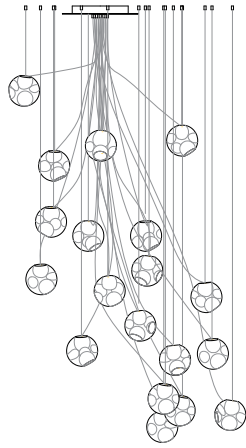

38V

standard / copper

38V is a variant of the original 38 series where a large glass sphere is blown with a multitude of haphazard interior cavities, which intersect and collide in unpredictable ways. 38V is smaller, lighter and suspended with coaxial cables. The interior cavities can be filled with plants or left empty. The Random is suspended using coaxial cable and composed in ambient groupings.

38V

standard / copper

Lamping

1.5w LED or 10w xenon

Material

blown glass, braided metal coaxial cable or copper tubing, electrical components, and white powder coated canopy.

Patent

EU Patent # 002071019-001

38V

copper

Fixed Length

Cluster canopies.

38.3Vc

Ø152

38.19Vc

Ø501