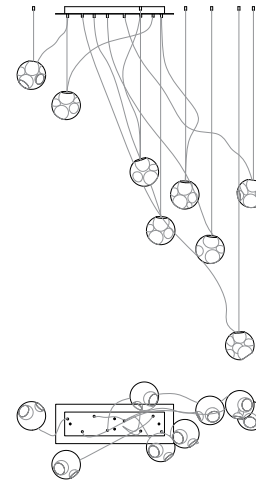

38V

standard / copper

38V is a variant of the original 38 series where a large glass sphere is blown with a multitude of haphazard interior cavities, which intersect and collide in unpredictable ways. 38V is smaller, lighter and suspended with coaxial cables. The interior cavities can be filled with plants or left empty. The Random is suspended using coaxial cable and composed in ambient groupings.

38V

standard / copper

Lamping

1.5w LED or 10w xenon

Material

blown glass, braided metal coaxial cable or copper tubing, electrical components, and white powder coated canopy.

Patent

EU Patent # 002071019-001

38.1Vc

Ø152

38.1Vmc

Ø60

38.3Vc

Ø203

38.8Vc

850 x 284

38.8Vc

Ø508

38.11Vc

1100 x 370

38.11Vc

Ø600

38.20Vc

1320 x 444