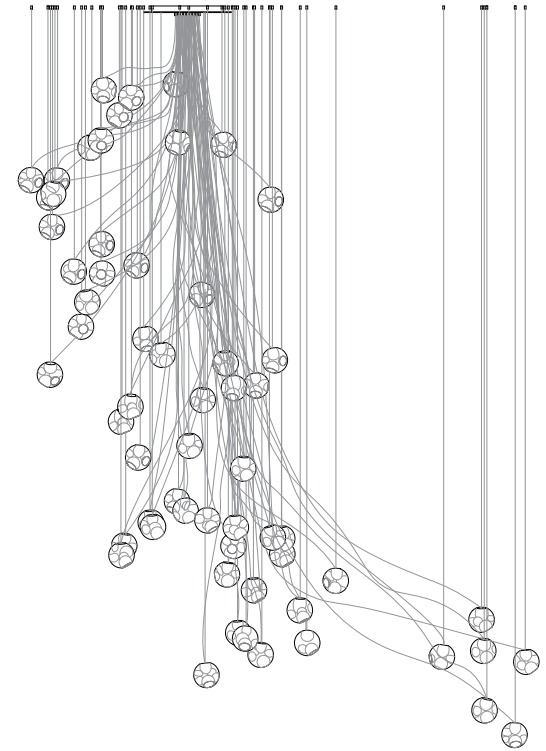

38V

copper

Fixed Length

Cluster canopies.

Ø501

38.61Vc

fixed length
up to
3000 (10')
standard

fixed length
up to
9900 (32')
custom