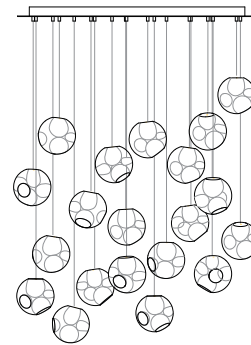

Fixed Length

Random canopies.

38.8V

38.8V

38.11V

38.11V

38.20V

38.20V

38.20V

850 x 284

Ø508

1100 x 370

Ø600

1320 x 444

Ø755

adjustable
up to
3000 (10')
standard

adjustable
up to
30500
(100')
custom

fixed
length
up to
3000 (10')
standard

fixed
length
up to
30500
(100')
custom

755

BOCCI