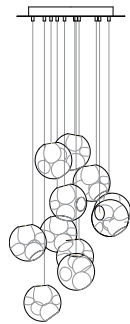

Fixed Length

Random canopies.

38.8V

38.8V

38.11V

38.11V

38.20V

38.20V

38.20V

850 x 284

Ø508

1100 x 370

Ø600

1320 x 444

Ø755

adjustable
up to
3000 (10')
standard

adjustable
up to
30500
(100')
custom

fixed
length
up to
3000 (10')
standard

fixed
length
up to
30500
(100')
custom

755

BOCCI