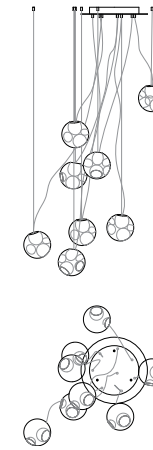

38V

standard / copper

38V is a variant of the original 38 series where a large glass sphere is blown with a multitude of haphazard interior cavities, which intersect and collide in unpredictable ways. 38V is smaller, lighter and suspended with coaxial cables. The interior cavities can be filled with plants or left empty. The Random is suspended using coaxial cable and composed in ambient groupings.

38V

standard / copper

Lamping

1.5w LED or 10w xenon

Material

blown glass, braided metal coaxial cable or copper tubing, electrical components, and white powder coated canopy.

Patent

EU Patent # 002071019-001

38.1Vc

Ø152

38.1Vmc

Ø60

38.3Vc

Ø203

38.8Vc

850 x 284

38.8Vc

Ø508

38.11Vc

1100 x 370

38.11Vc

Ø600

38.20Vc

1320 x 444