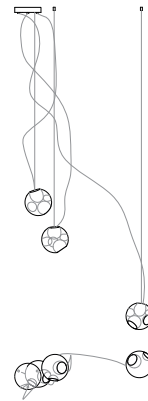

38V

standard / copper

38V is a variant of the original 38 series where a large glass sphere is blown with a multitude of haphazard interior cavities, which intersect and collide in unpredictable ways. 38V is smaller, lighter and suspended with coaxial cables. The interior cavities can be filled with plants or left empty. The Random is suspended using coaxial cable and composed in ambient groupings.

38V

standard / copper

Lamping

1.5w LED or 10w xenon

Material

blown glass, braided metal coaxial cable or copper tubing, electrical components, and white powder coated canopy.

Patent

EU Patent # 002071019-001

38.1Vc

Ø152

38.1Vmc

Ø60

38.3Vc

Ø203

38.8Vc

850 x 284

38.8Vc

Ø508

38.11Vc

1100 x 370

38.11Vc

Ø600

38.20Vc

1320 x 444