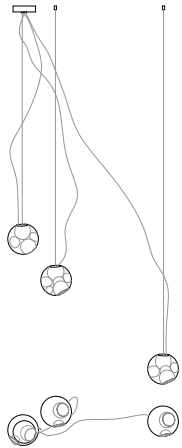

38V

standard / copper

38V is a variant of the original 38 series where a large glass sphere is blown with a multitude of haphazard interior cavities, which intersect and collide in unpredictable ways. 38V is smaller, lighter and suspended with coaxial cables. The interior cavities can be filled with plants or left empty. The Random is suspended using coaxial cable and composed in ambient groupings.

38V

standard / copper

Lamping

1.5w LED or 10w xenon

Material

blown glass, braided metal coaxial cable or copper tubing, electrical components, and white powder coated canopy.

Patent

EU Patent # 002071019-001

38.20Vc

Ø755

38.20Vc

755

fixed length
up to
3000 (10')
standard

fixed length
up to
9900 (32')
custom

fixed length
up to
3000 (10')
standard

fixed length
up to
9900 (32')
custom

38V

copper

Fixed Length

Cluster canopies.

38.3Vc

Ø152

38.19Vc

Ø501