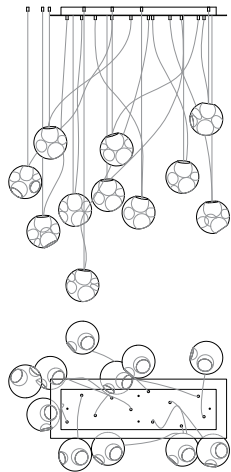

38V

standard / copper

38V is a variant of the original 38 series where a large glass sphere is blown with a multitude of haphazard interior cavities, which intersect and collide in unpredictable ways. 38V is smaller, lighter and suspended with coaxial cables. The interior cavities can be filled with plants or left empty. The Random is suspended using coaxial cable and composed in ambient groupings.

38V

standard / copper

Lamping

1.5w LED or 10w xenon

Material

blown glass, braided metal coaxial cable or copper tubing, electrical components, and white powder coated canopy.

Patent

EU Patent # 002071019-001

38.1Vc

Ø152

38.1Vmc

Ø60

38.3Vc

Ø203

38.8Vc

850 x 284

38.8Vc

Ø508

38.11Vc

1100 x 370

38.11Vc

Ø600

38.20Vc

1320 x 444