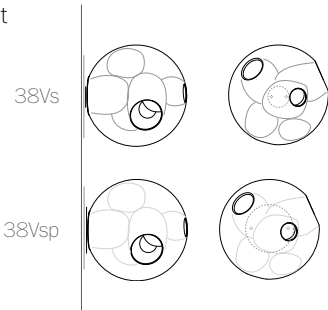

LOW VOLTAGE LUMINAIRE
E476186

±190–210
(7.5"–8.5")

38V

standard

Surface Mount

Wall/ceiling

Table Light

Adjustable Length

1100 x 370

Ø600

1320 x 444

Ø755

adjustable
up to
3000 (10')
standard

adjustable
up to
30500
(100')
custom

fixed
length
up to
3000 (10')
standard

fixed
length
up to
30500
(100')
custom

38.20Vc

Ø755

38.20Vc

755

fixed length
up to
3000 (10')
standard

fixed length
up to
9900 (32')
custom

fixed length
up to
3000 (10')
standard

fixed length
up to
9900 (32')
custom

38.37Vc

Ø600

38.61Vc

fixed length
up to
3000 (10')
standard

fixed length
up to
9900 (32')
custom

38.7Vc

Ø203

Ø707