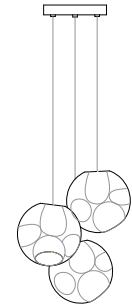

38V

standard / copper

38V is a variant of the original 38 series where a large glass sphere is blown with a multitude of haphazard interior cavities, which intersect and collide in unpredictable ways. 38V is smaller, lighter and suspended with coaxial cables. The interior cavities can be filled with plants or left empty. The Random is suspended using coaxial cable and composed in ambient groupings.

38V

standard / copper

Lamping

1.5w LED or 10w xenon

Material

blown glass, braided metal coaxial cable or copper tubing, electrical components, and white powder coated canopy.

Patent

EU Patent # 002071019-001

Random canopies.

38.1V

38.1V

38.1Vm

38.1Vmi

38.1Vmo

38.3V

Ø116

38V

copper

Fixed Length

Cluster canopies.

38.3Vc

Ø152

38.19Vc

Ø501