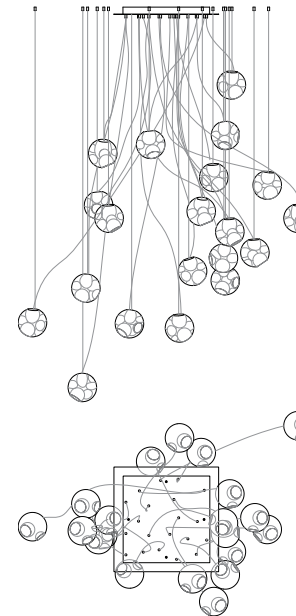

38.20Vc

755

fixed length
up to
3000 (10')
standard

fixed length
up to
9900 (32')
custom

fixed length
up to
3000 (10')
standard

fixed length
up to
9900 (32')
custom