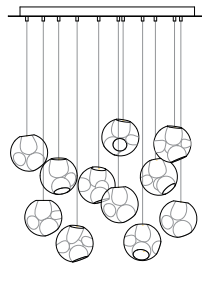

Fixed Length

Random canopies.

38.8V

38.8V

38.11V

38.11V

38.20V

38.20V

38.20V

850 x 284

Ø508

1100 x 370

Ø600

1320 x 444

Ø755

adjustable
up to
3000 (10')
standard

adjustable
up to
30500
(100')
custom

fixed
length
up to
3000 (10')
standard

fixed
length
up to
30500
(100')
custom

755

BOCCI