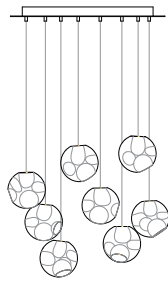

Fixed Length

Random canopies.

38.8V

38.8V

38.11V

38.11V

38.20V

38.20V

38.20V

850 x 284

Ø508

1100 x 370

Ø600

1320 x 444

Ø755

adjustable
up to
3000 (10')
standard

adjustable
up to
30500
(100')
custom

fixed
length
up to
3000 (10')
standard

fixed
length
up to
30500
(100')
custom

755

BOCCI