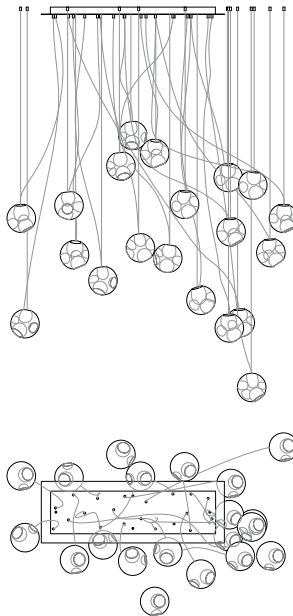

38V

standard / copper

38V is a variant of the original 38 series where a large glass sphere is blown with a multitude of haphazard interior cavities, which intersect and collide in unpredictable ways. 38V is smaller, lighter and suspended with coaxial cables. The interior cavities can be filled with plants or left empty. The Random is suspended using coaxial cable and composed in ambient groupings.

38V

standard / copper

Lamping

1.5w LED or 10w xenon

Material

blown glass, braided metal coaxial cable or copper tubing, electrical components, and white powder coated canopy.

Patent

EU Patent # 002071019-001

38.8Vc

Ø508

38.11Vc

1100 x 370

38.11Vc

Ø600

38.20Vc

1320 x 444

38.20Vc

Ø755

38.20Vc

755

fixed length
up to
3000 (10')
standard

fixed length
up to
9900 (32')
custom

fixed length
up to
3000 (10')
standard

fixed length
up to
9900 (32')
custom