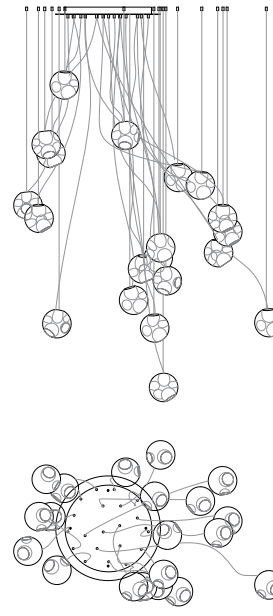

38.20Vc

Ø755