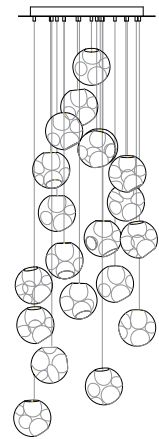

Fixed Length

Random canopies.

38.8V

38.8V

38.11V

38.11V

38.20V

38.20V

38.20V

850 x 284

Ø508

1100 x 370

Ø600

1320 x 444

Ø755

adjustable
up to
3000 (10')
standard

adjustable
up to
30500
(100')
custom

fixed
length
up to
3000 (10')
standard

fixed
length
up to
30500
(100')
custom

755

BOCCI