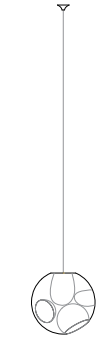

38V

standard / copper

38V is a variant of the original 38 series where a large glass sphere is blown with a multitude of haphazard interior cavities, which intersect and collide in unpredictable ways. 38V is smaller, lighter and suspended with coaxial cables. The interior cavities can be filled with plants or left empty. The Random is suspended using coaxial cable and composed in ambient groupings.

38V

standard / copper

Lamping

1.5w LED or 10w xenon

Material

blown glass, braided metal coaxial cable or copper tubing, electrical components, and white powder coated canopy.

Patent

EU Patent # 002071019-001

LOW VOLTAGE LUMINAIRE
E476186

±190–210
(7.5"–8.5")

38V

standard

Surface Mount

Wall/ceiling

Table Light

Adjustable Length

Random canopies.

38.1V

38.1V

38.1Vm

38.1Vmi

38.1Vmo

38.3V

Ø116