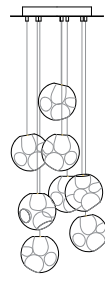

38V

standard / copper

38V is a variant of the original 38 series where a large glass sphere is blown with a multitude of haphazard interior cavities, which intersect and collide in unpredictable ways. 38V is smaller, lighter and suspended with coaxial cables. The interior cavities can be filled with plants or left empty. The Random is suspended using coaxial cable and composed in ambient groupings.

38V

standard / copper

Lamping

1.5w LED or 10w xenon

Material

blown glass, braided metal coaxial cable or copper tubing, electrical components, and white powder coated canopy.

Patent

EU Patent # 002071019-001

38.8V

38.11V

38.11V

38.20V

38.20V

38.20V

850 x 284

Ø508

1100 x 370

Ø600

1320 x 444

Ø755

adjustable
up to
3000 (10')
standard

adjustable
up to
30500
(100')
custom

fixed
length
up to
3000 (10')
standard

fixed
length
up to
30500
(100')
custom