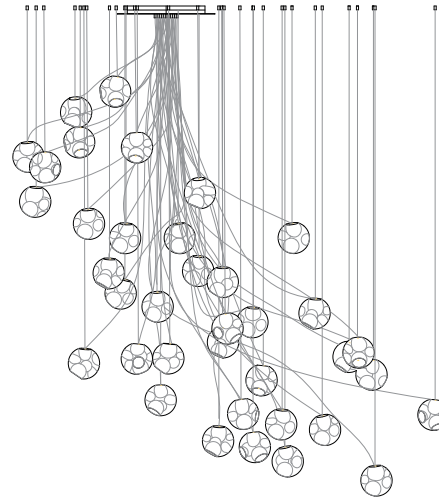

38V

copper

Fixed Length

Cluster canopies.

Ø501

38.37Vc

fixed length
up to
3000 (10')
standard

fixed length
up to
9900 (32')
custom