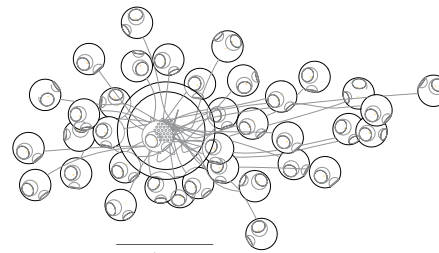

38V

copper

Fixed Length

Cluster canopies.

Ø501

Ø600

fixed length
up to
3000 (10')
standard

fixed length
up to
9900 (32')
custom