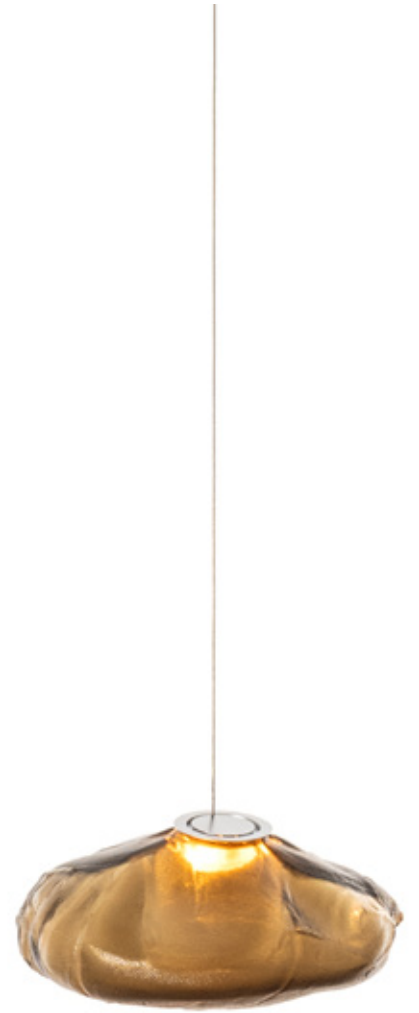

**Lamping**

10w xenon or 1.5w LED

**Material**

Blown glass, electrical components

**Patent**

US Patent # D762,323 S

EU Patent # 002633230-0001 - 0003

LOW VOLTAGE LUMINAIRE  
E476186

canopy

Ø160mm

Note: Height dimensions shown with 500mm extender.  
For additional extenders, please refer to Pendant Specification document.

All dimensions are in millimeters (mm) unless otherwise specified.

**BOCCI**

73 Series — Colour options

Clear

Grey 1

Grey 2

Grey 3

**BOCCI**

73 Series — Table Light