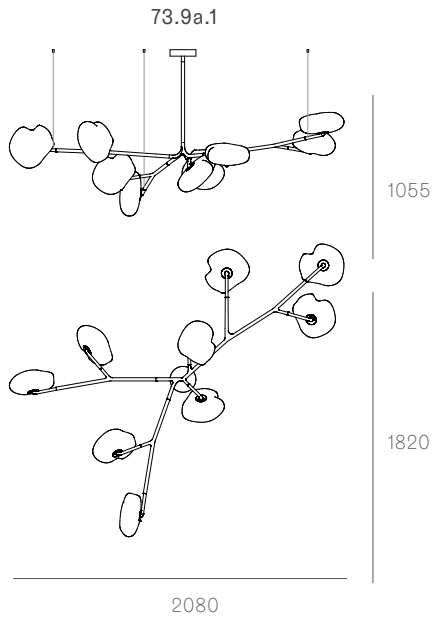

Non-adjustable Length

Non-adjustable length up to 3000 mm standard  
Non-adjustable length up to 30500 mm custom

Adjustable length

Adjustable up to 3000 mm standard  
Adjustable up to 30500 mm custom

73.5a.1 -  
73.9a.1

canopy

Ø160mm

Note: Height dimensions shown with 500mm extender.  
For additional extenders, please refer to Pendant Specification document.

All dimensions are in millimeters (mm) unless otherwise specified.

73.11a.1 -  
78.33a.1

canopy

Ø250

\*Shown with 750mm extender.

Note: Height dimensions shown with 500mm extender.  
For additional extenders, please refer to Pendant Specification document.

All dimensions are in millimeters (mm) unless otherwise specified.