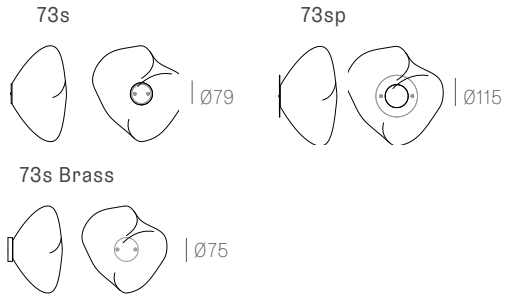

+260-400 mm

73 Series — Wall and Ceiling | Table Light  
| Random

Wall and Ceiling

73s Brass

Random  
Adjustable  
length

Adjustable up to 3000 mm standard

Adjustable up to 30500 mm custom

Table Light

Random

Non-adjustable  
length

Non-adjustable length up to 3000 mm standard

Non-adjustable length up to 30500 mm custom

755

Adjustable length

Adjustable up to 3000 mm standard  
Adjustable up to 30500 mm custom

canopy

Ø160mm

Note: Height dimensions shown with 500mm extender.  
For additional extenders, please refer to Pendant Specification document.

All dimensions are in millimeters (mm) unless otherwise specified.

73.11a.1 -  
78.33a.1

canopy

Ø250

\*Shown with 750mm extender.

Note: Height dimensions shown with 500mm extender.  
For additional extenders, please refer to Pendant Specification document.

All dimensions are in millimeters (mm) unless otherwise specified.