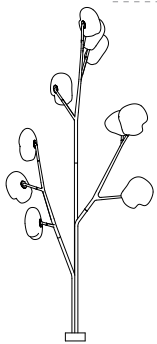

canopy

Ø160mm

Note: Height dimensions shown with 500mm extender.  
For additional extenders, please refer to Pendant Specification document.

All dimensions are in millimeters (mm) unless otherwise specified.

73.11a.1 -  
78.33a.1

canopy

Ø250

\*Shown with 750mm extender.

Note: Height dimensions shown with 500mm extender.  
For additional extenders, please refer to Pendant Specification document.

All dimensions are in millimeters (mm) unless otherwise specified.

73.20  
Hawthorne

73.25  
Elm

73.35  
Aspen

73.40  
Birch

7180  
7140

4765

3630  
3570

2875