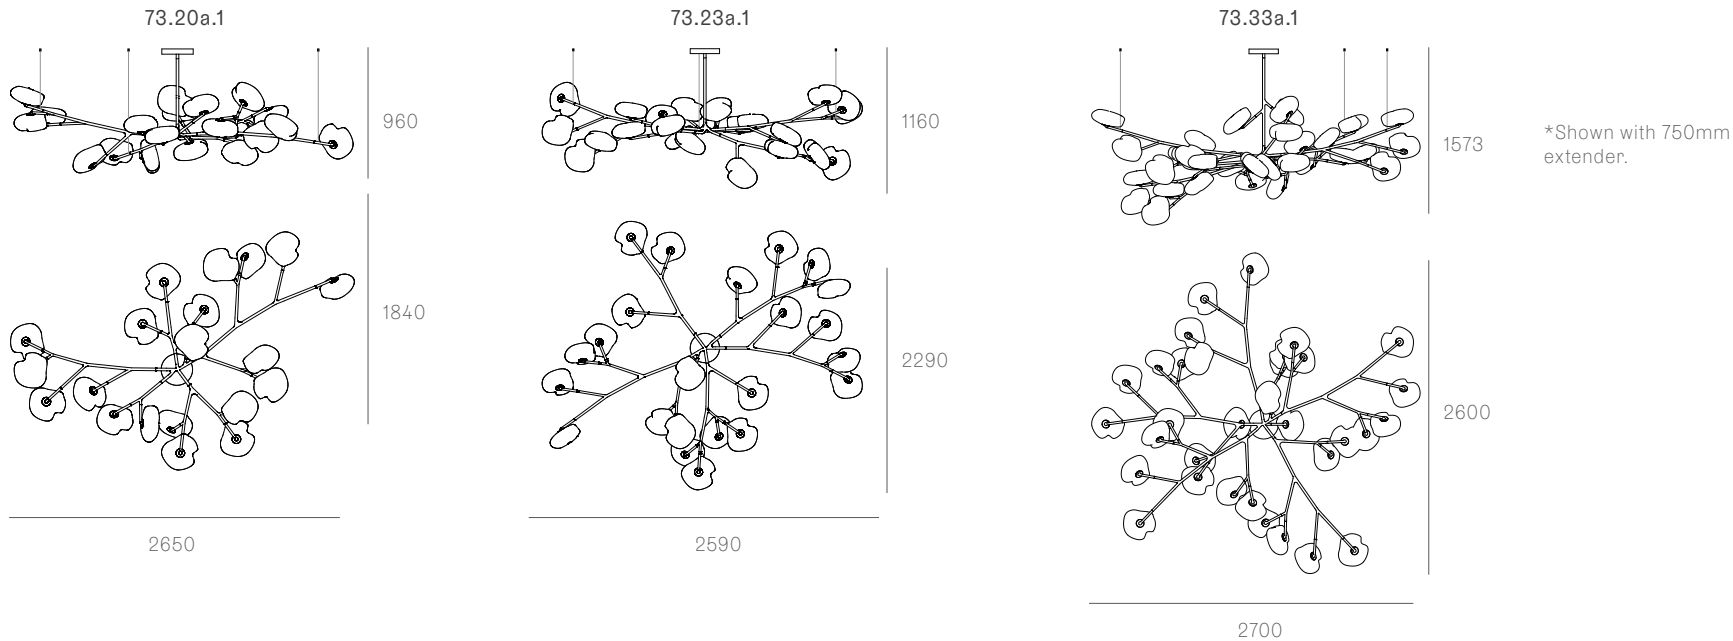

canopy

Ø160mm

Note: Height dimensions shown with 500mm extender.  
For additional extenders, please refer to Pendant Specification document.

All dimensions are in millimeters (mm) unless otherwise specified.

73.11a.1 -  
78.33a.1

canopy

Ø250

\*Shown with 750mm extender.

Note: Height dimensions shown with 500mm extender.  
For additional extenders, please refer to Pendant Specification document.

All dimensions are in millimeters (mm) unless otherwise specified.