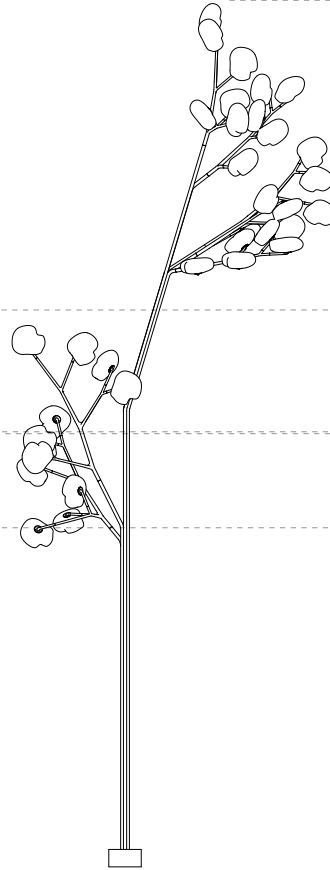

canopy

Ø160mm

Note: Height dimensions shown with 500mm extender.  
For additional extenders, please refer to Pendant Specification document.

All dimensions are in millimeters (mm) unless otherwise specified.

73.11a.1 -  
78.33a.1

canopy

Ø250

\*Shown with 750mm extender.

Note: Height dimensions shown with 500mm extender.  
For additional extenders, please refer to Pendant Specification document.

All dimensions are in millimeters (mm) unless otherwise specified.

**Ceiling mounted**

73.3 short

0.9m

73.3 tall

1.8m

73.6

1.8m

73.9

73.20  
Hawthorne

73.25  
Elm

73.35  
Aspen

73.40  
Birch

7180  
7140

4765

3630  
3570

2875