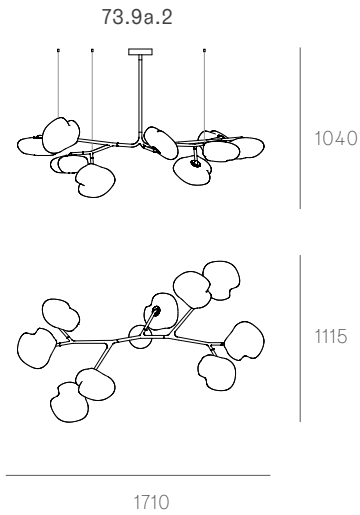

+260-400 mm

73 Series — Wall and Ceiling | Table Light  
| Random

Wall and Ceiling

73s Brass

Random  
Adjustable  
length

Adjustable up to 3000 mm standard

Adjustable up to 30500 mm custom

Table Light

Non-adjustable Length

Non-adjustable length up to 3000 mm standard  
Non-adjustable length up to 30500 mm custom

Adjustable length

Adjustable up to 3000 mm standard  
Adjustable up to 30500 mm custom

73.5a.1 -  
73.9a.1

canopy

Ø160mm

Note: Height dimensions shown with 500mm extender.  
For additional extenders, please refer to Pendant Specification document.

All dimensions are in millimeters (mm) unless otherwise specified.

73.11a.1 -  
78.33a.1

canopy

Ø250

\*Shown with 750mm extender.

Note: Height dimensions shown with 500mm extender.  
For additional extenders, please refer to Pendant Specification document.

All dimensions are in millimeters (mm) unless otherwise specified.