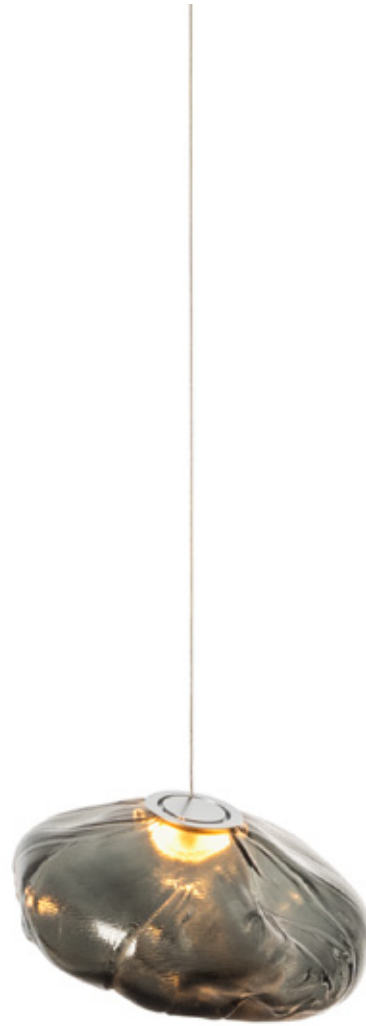

**Lamping**

10w xenon or 1.5w LED

**Material**

Blown glass, electrical components

**Patent**

US Patent # D762,323 S

EU Patent # 002633230-0001 - 0003

LOW VOLTAGE LUMINAIRE  
E476186

canopy

Ø160mm

Note: Height dimensions shown with 500mm extender.  
For additional extenders, please refer to Pendant Specification document.

All dimensions are in millimeters (mm) unless otherwise specified.

73.11a.1 -  
78.33a.1

canopy

Ø250

\*Shown with 750mm extender.

Note: Height dimensions shown with 500mm extender.  
For additional extenders, please refer to Pendant Specification document.

All dimensions are in millimeters (mm) unless otherwise specified.

**BOCCI**

73 Series — Colour options

Clear

Grey 1

Grey 2

Grey 3

**BOCCI**

73 Series — Table Light