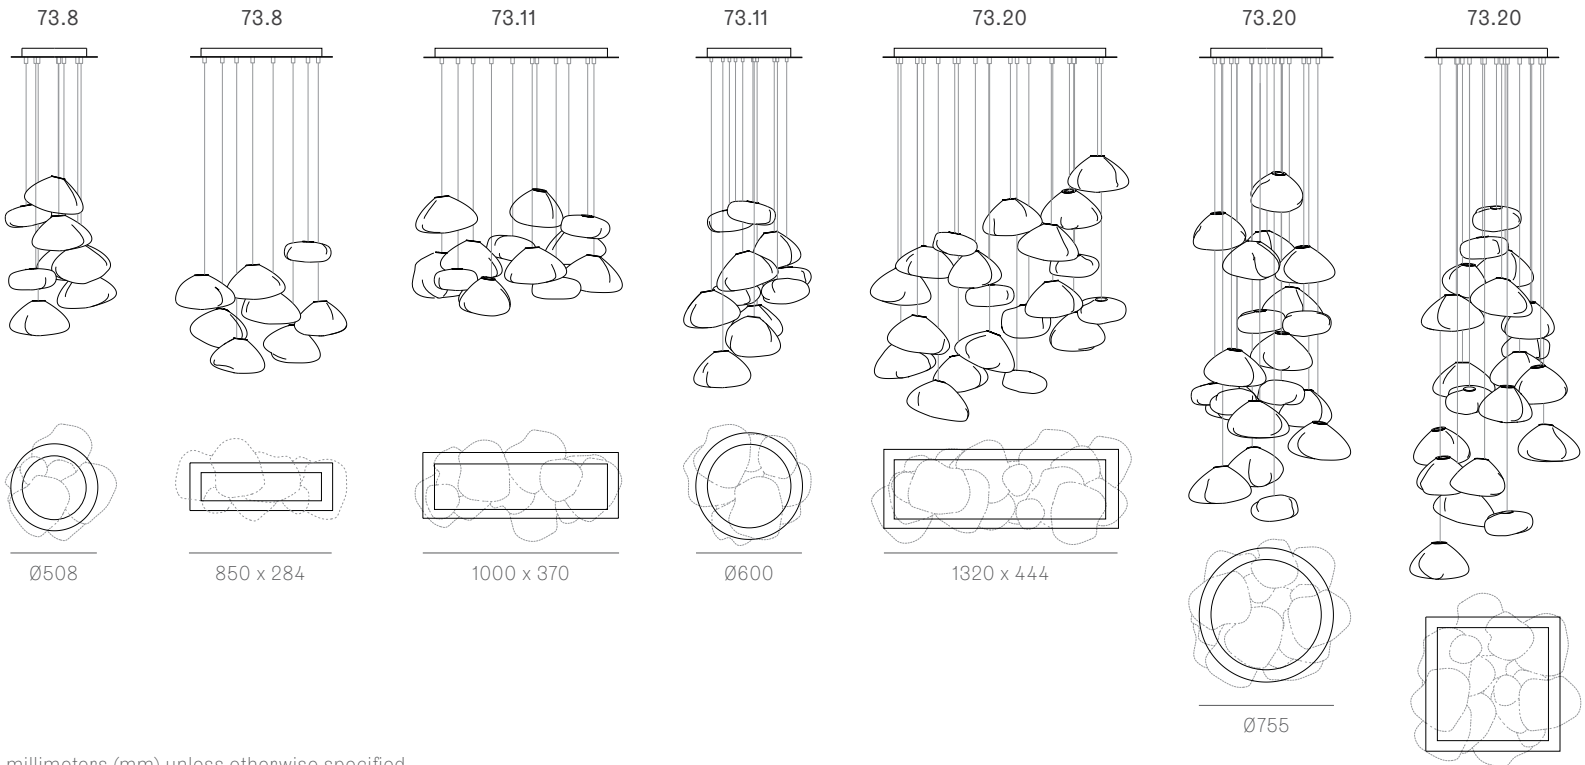

Table Light

Random

Non-adjustable
length

Non-adjustable length up to 3000 mm standard

Non-adjustable length up to 30500 mm custom

755