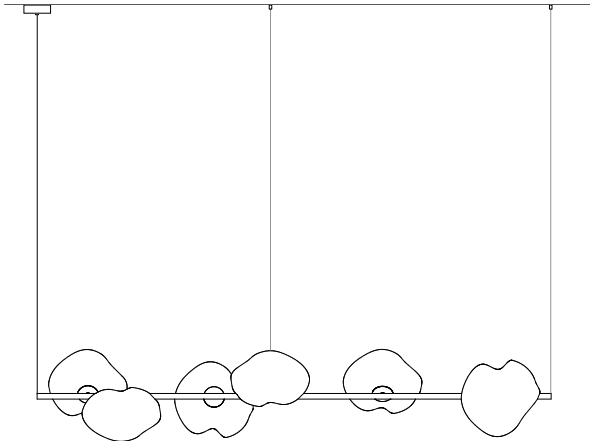

canopy

Ø160mm

Note: Height dimensions shown with 500mm extender.  
For additional extenders, please refer to Pendant Specification document.

All dimensions are in millimeters (mm) unless otherwise specified.

73.11a.1 -  
78.33a.1

canopy

Ø250

\*Shown with 750mm extender.

Note: Height dimensions shown with 500mm extender.  
For additional extenders, please refer to Pendant Specification document.

All dimensions are in millimeters (mm) unless otherwise specified.

**Suspended**

Cable lengths: 3 m / 6 m / 15 m

73.3 suspended short

0.9m

73.3 suspended tall

1.8m

73.6 suspended

1.8m

**Ceiling mounted**

73.3 short

0.9m

73.3 tall

1.8m

73.6

1.8m

73.9