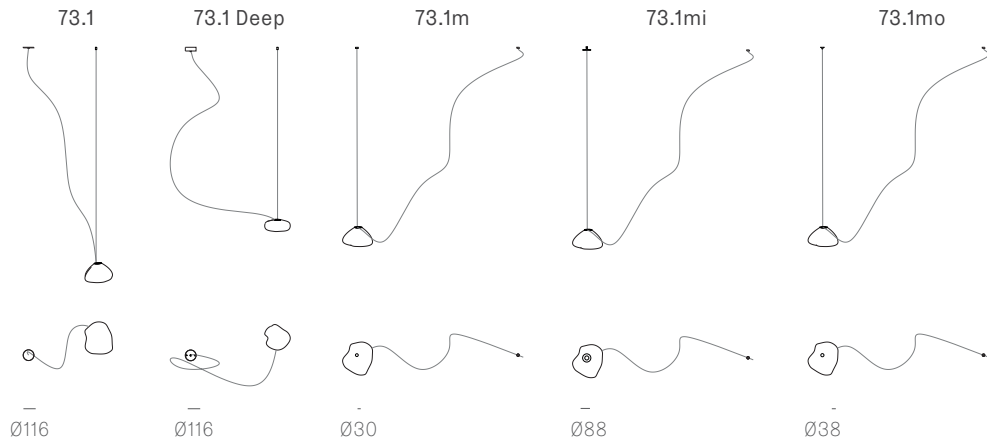

Random

Non-adjustable  
length

Non-adjustable length up to 3000 mm standard

Non-adjustable length up to 30500 mm custom

755

Adjustable length

Adjustable up to 3000 mm standard  
Adjustable up to 30500 mm custom

Non-adjustable Length

Non-adjustable length up to 3000 mm standard  
Non-adjustable length up to 30500 mm custom

Adjustable length

Adjustable up to 3000 mm standard  
Adjustable up to 30500 mm custom

73.5a.1 -  
73.9a.1

canopy

Ø160mm

Note: Height dimensions shown with 500mm extender.  
For additional extenders, please refer to Pendant Specification document.

All dimensions are in millimeters (mm) unless otherwise specified.

73.11a.1 -  
78.33a.1

canopy

Ø250

\*Shown with 750mm extender.

Note: Height dimensions shown with 500mm extender.  
For additional extenders, please refer to Pendant Specification document.

All dimensions are in millimeters (mm) unless otherwise specified.