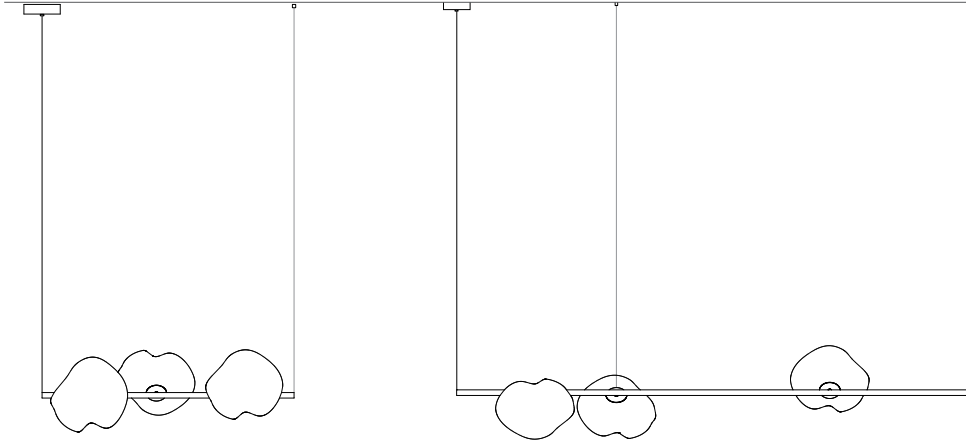

canopy

Ø160mm

Note: Height dimensions shown with 500mm extender.  
For additional extenders, please refer to Pendant Specification document.

All dimensions are in millimeters (mm) unless otherwise specified.

73.11a.1 -  
78.33a.1

canopy

Ø250

\*Shown with 750mm extender.

Note: Height dimensions shown with 500mm extender.  
For additional extenders, please refer to Pendant Specification document.

All dimensions are in millimeters (mm) unless otherwise specified.

**Suspended**

Cable lengths: 3 m / 6 m / 15 m

73.3 suspended short

0.9m

73.3 suspended tall

1.8m

73.6 suspended

1.8m

**Ceiling mounted**

73.3 short

0.9m

73.3 tall

1.8m

73.6

1.8m

73.9