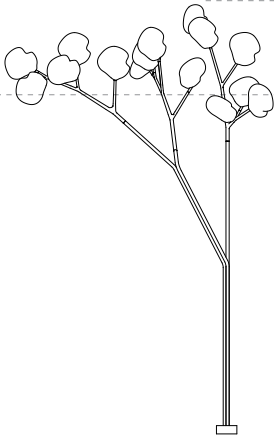

canopy

Ø160mm

Note: Height dimensions shown with 500mm extender.  
For additional extenders, please refer to Pendant Specification document.

All dimensions are in millimeters (mm) unless otherwise specified.

73.11a.1 -  
78.33a.1

canopy

Ø250

\*Shown with 750mm extender.

Note: Height dimensions shown with 500mm extender.  
For additional extenders, please refer to Pendant Specification document.

All dimensions are in millimeters (mm) unless otherwise specified.

73.20  
Hawthorne

73.25  
Elm

73.35  
Aspen

73.40  
Birch

7180  
7140

4765

3630  
3570

2875