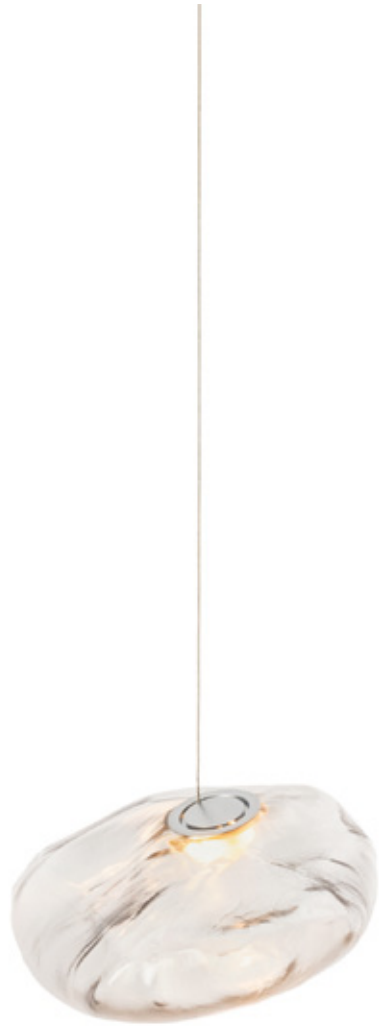

**Lamping**

10w xenon or 1.5w LED

**Material**

Blown glass, electrical components

**Patent**

US Patent # D762,323 S

EU Patent # 002633230-0001 - 0003

LOW VOLTAGE LUMINAIRE  
E476186

canopy

Ø160mm

Note: Height dimensions shown with 500mm extender.  
For additional extenders, please refer to Pendant Specification document.

All dimensions are in millimeters (mm) unless otherwise specified.

73.20  
Hawthorne

73.25  
Elm

73.35  
Aspen

73.40  
Birch

7180  
7140

4765

3630  
3570

2875

**BOCCI**

73 Series — Colour options

Clear

Grey 1

Grey 2

Grey 3

**BOCCI**

73 Series — Table Light