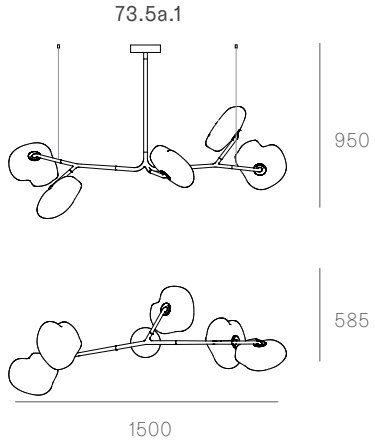

+260-400 mm

73 Series — Wall and Ceiling | Table Light  
| Random

Wall and Ceiling

73s Brass

Random  
Adjustable  
length

Adjustable up to 3000 mm standard

Adjustable up to 30500 mm custom

Table Light

Non-adjustable Length

Non-adjustable length up to 3000 mm standard  
Non-adjustable length up to 30500 mm custom

Adjustable length

Adjustable up to 3000 mm standard  
Adjustable up to 30500 mm custom

73.5a.1 -  
73.9a.1

canopy

Ø160mm

Note: Height dimensions shown with 500mm extender.  
For additional extenders, please refer to Pendant Specification document.

All dimensions are in millimeters (mm) unless otherwise specified.

73.11a.1 -  
78.33a.1

canopy

Ø250

\*Shown with 750mm extender.

Note: Height dimensions shown with 500mm extender.  
For additional extenders, please refer to Pendant Specification document.

All dimensions are in millimeters (mm) unless otherwise specified.