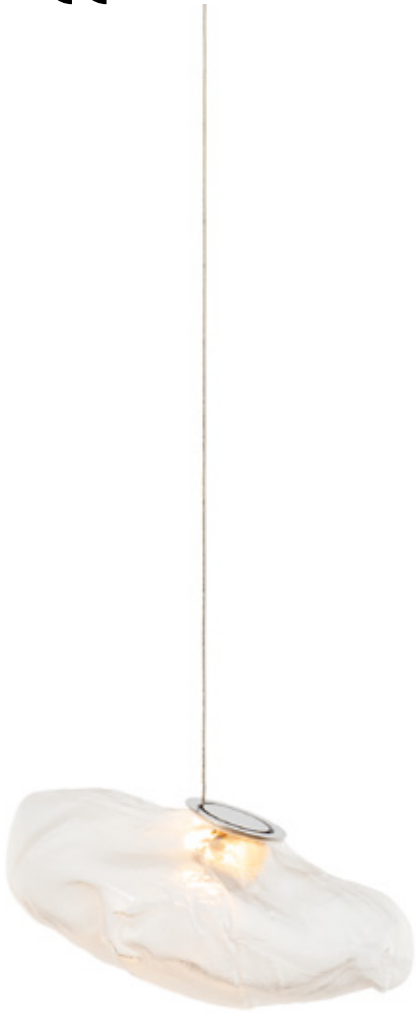

**Lamping**

10w xenon or 1.5w LED

**Material**

Blown glass, electrical components

**Patent**

US Patent # D762,323 S

EU Patent # 002633230-0001 - 0003

LOW VOLTAGE LUMINAIRE  
E476186

canopy

Ø160mm

Note: Height dimensions shown with 500mm extender.  
For additional extenders, please refer to Pendant Specification document.

All dimensions are in millimeters (mm) unless otherwise specified.

73.20  
Hawthorne

73.25  
Elm

73.35  
Aspen

73.40  
Birch

7180  
7140

4765

3630  
3570

2875

**BOCCI**

73 Series — Colour options

Clear

Grey 1

Grey 2

Grey 3

**BOCCI**

73 Series — Table Light