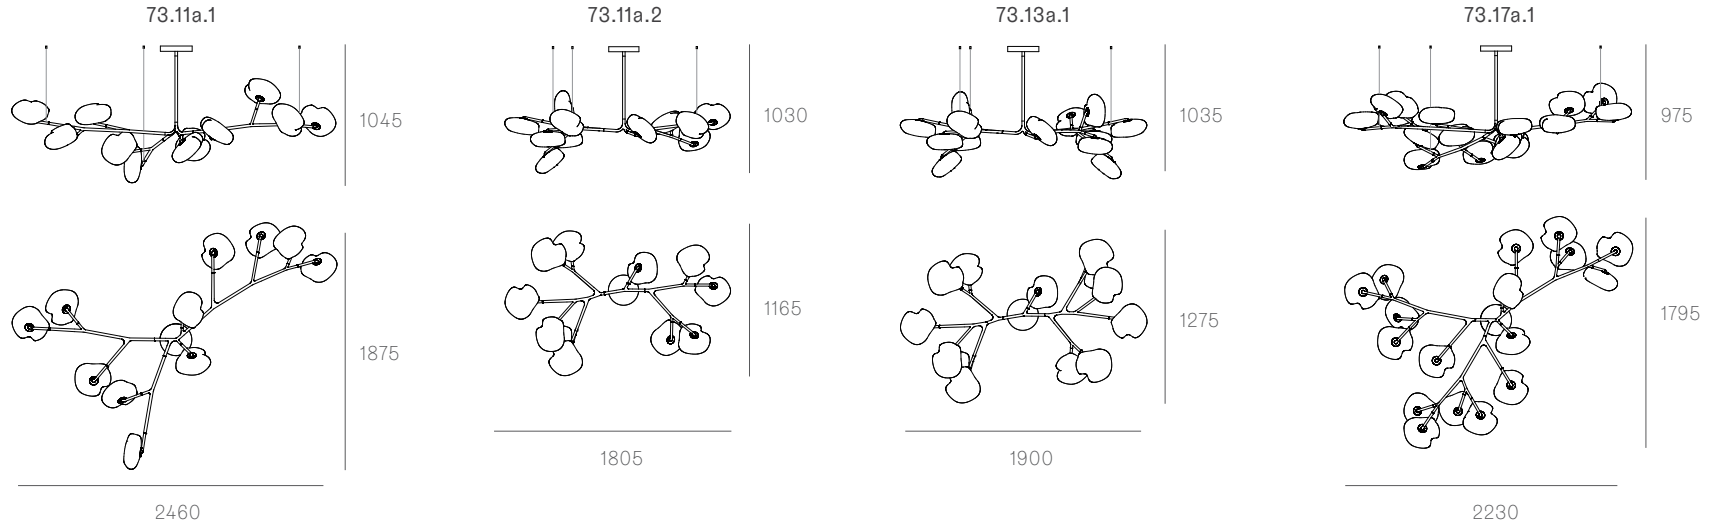

Non-adjustable Length

Non-adjustable length up to 3000 mm standard  
Non-adjustable length up to 30500 mm custom

Adjustable length

Adjustable up to 3000 mm standard  
Adjustable up to 30500 mm custom

73.5a.1 -  
73.9a.1

canopy

Ø160mm

Note: Height dimensions shown with 500mm extender.  
For additional extenders, please refer to Pendant Specification document.

All dimensions are in millimeters (mm) unless otherwise specified.

73.11a.1 -  
78.33a.1

canopy

Ø250

\*Shown with 750mm extender.

Note: Height dimensions shown with 500mm extender.  
For additional extenders, please refer to Pendant Specification document.

All dimensions are in millimeters (mm) unless otherwise specified.