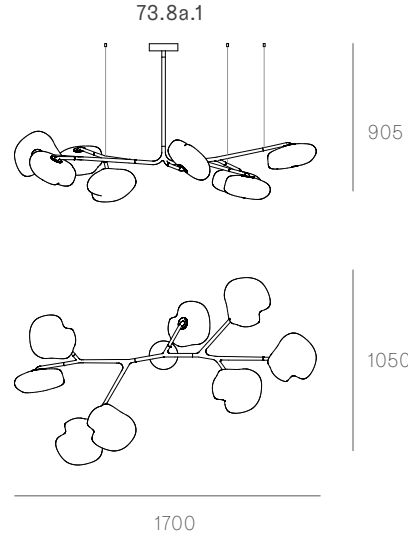

+260-400 mm

73 Series — Wall and Ceiling | Table Light  
| Random

Wall and Ceiling

73s Brass

Random  
Adjustable  
length

Adjustable up to 3000 mm standard

Adjustable up to 30500 mm custom

Table Light

Non-adjustable Length

Non-adjustable length up to 3000 mm standard  
Non-adjustable length up to 30500 mm custom

Adjustable length

Adjustable up to 3000 mm standard  
Adjustable up to 30500 mm custom

73.5a.1 -  
73.9a.1

canopy

Ø160mm

Note: Height dimensions shown with 500mm extender.  
For additional extenders, please refer to Pendant Specification document.

All dimensions are in millimeters (mm) unless otherwise specified.

73.11a.1 -  
78.33a.1

canopy

Ø250

\*Shown with 750mm extender.

Note: Height dimensions shown with 500mm extender.  
For additional extenders, please refer to Pendant Specification document.

All dimensions are in millimeters (mm) unless otherwise specified.