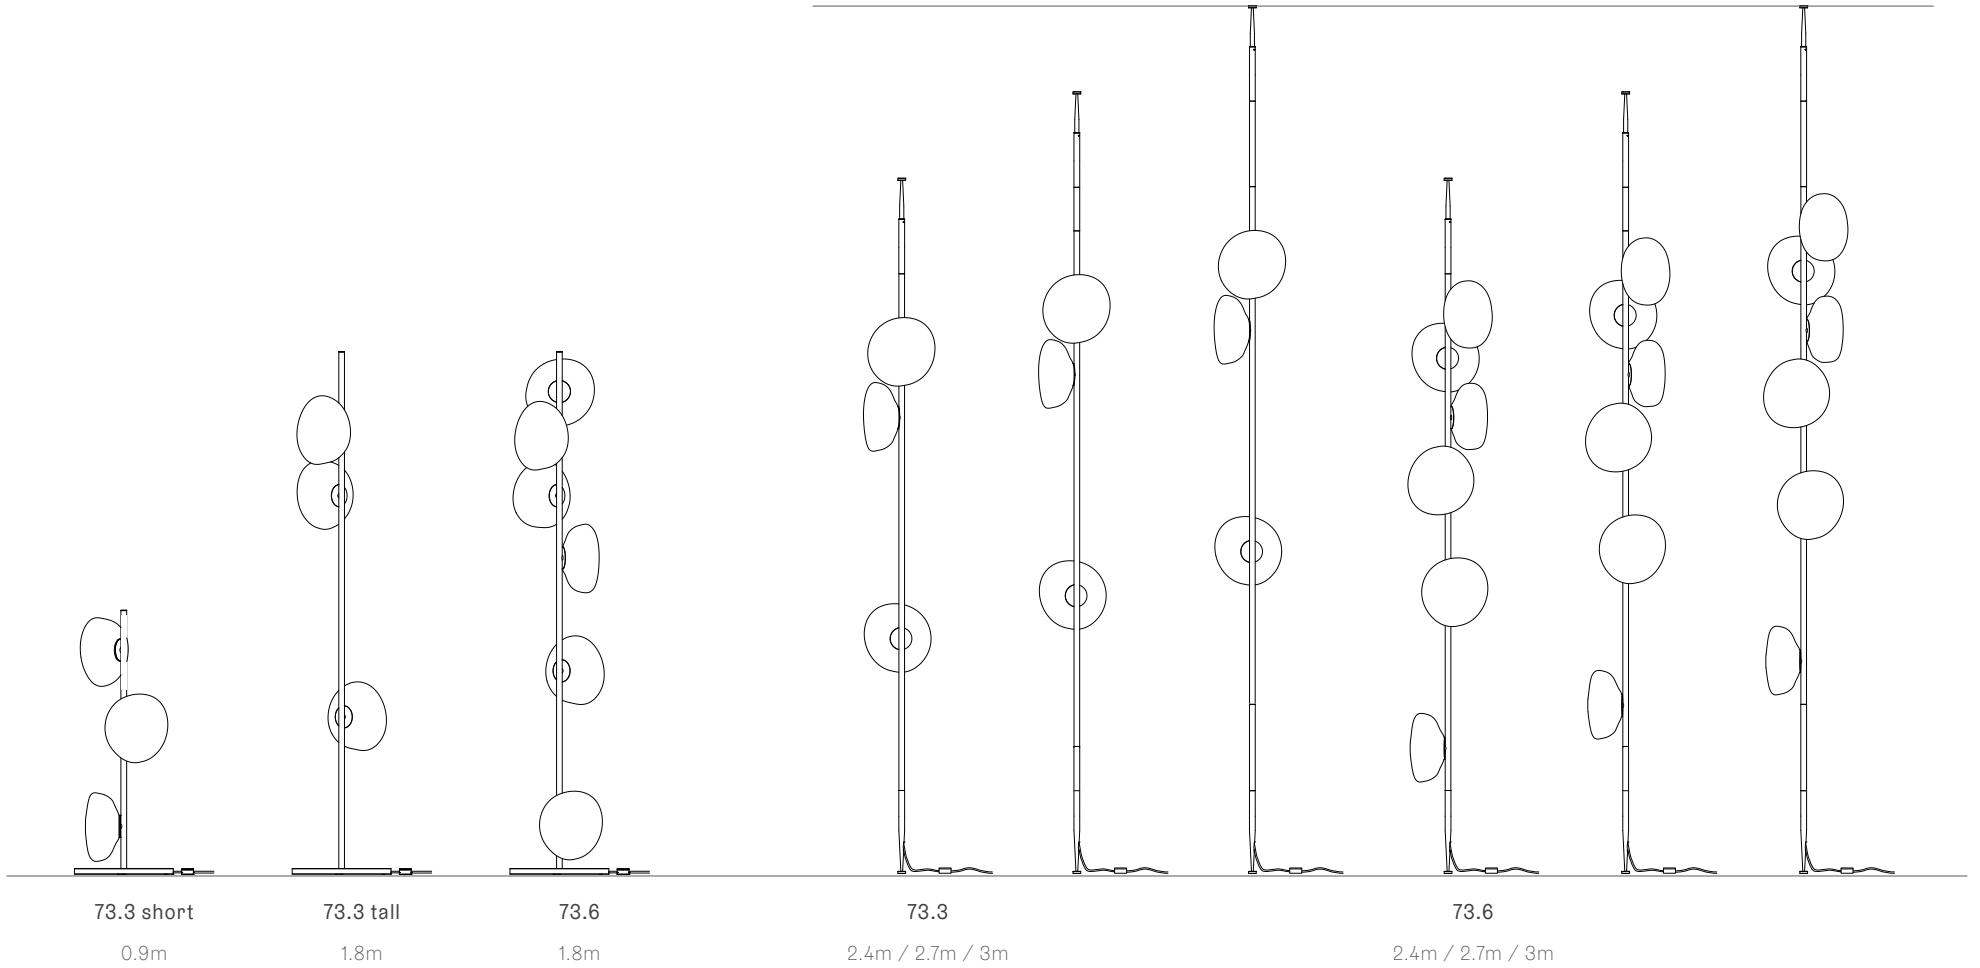

canopy

Ø160mm

Note: Height dimensions shown with 500mm extender.  
For additional extenders, please refer to Pendant Specification document.

All dimensions are in millimeters (mm) unless otherwise specified.

2.7m

73.12

3.7m

Floor

Column

73 Series — Tree

73.10  
Olive

73.15  
Cypress

73.20  
Hawthorne

73.25  
Elm

73.35  
Aspen

73.40  
Birch

7180  
7140

4765

3630  
3570

2875