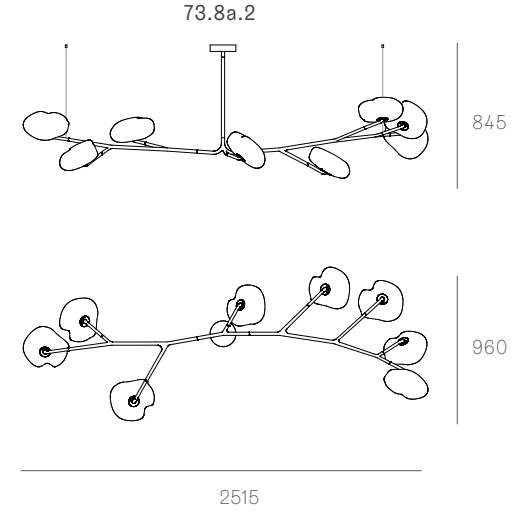

+260-400 mm

73 Series — Wall and Ceiling | Table Light  
| Random

Wall and Ceiling

73s Brass

Random  
Adjustable  
length

Adjustable up to 3000 mm standard

Adjustable up to 30500 mm custom

Table Light

Non-adjustable Length

Non-adjustable length up to 3000 mm standard  
Non-adjustable length up to 30500 mm custom

Adjustable length

Adjustable up to 3000 mm standard  
Adjustable up to 30500 mm custom

73.5a.1 -  
73.9a.1

canopy

Ø160mm

Note: Height dimensions shown with 500mm extender.  
For additional extenders, please refer to Pendant Specification document.

All dimensions are in millimeters (mm) unless otherwise specified.

73.11a.1 -  
78.33a.1

canopy

Ø250

\*Shown with 750mm extender.

Note: Height dimensions shown with 500mm extender.  
For additional extenders, please refer to Pendant Specification document.

All dimensions are in millimeters (mm) unless otherwise specified.