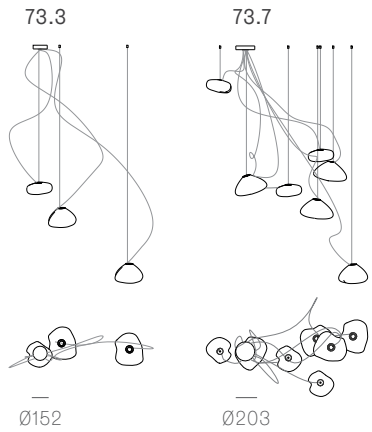

Random

Non-adjustable  
length

Non-adjustable length up to 3000 mm standard

Non-adjustable length up to 30500 mm custom

755

Adjustable length

Adjustable up to 3000 mm standard  
Adjustable up to 30500 mm custom

Non-adjustable Length

Non-adjustable length up to 3000 mm standard  
Non-adjustable length up to 30500 mm custom

Adjustable length

Adjustable up to 3000 mm standard  
Adjustable up to 30500 mm custom

73.5a.1 -  
73.9a.1

canopy

Ø160mm

Note: Height dimensions shown with 500mm extender.  
For additional extenders, please refer to Pendant Specification document.

All dimensions are in millimeters (mm) unless otherwise specified.

73.11a.1 -  
78.33a.1

canopy

Ø250

\*Shown with 750mm extender.

Note: Height dimensions shown with 500mm extender.  
For additional extenders, please refer to Pendant Specification document.

All dimensions are in millimeters (mm) unless otherwise specified.