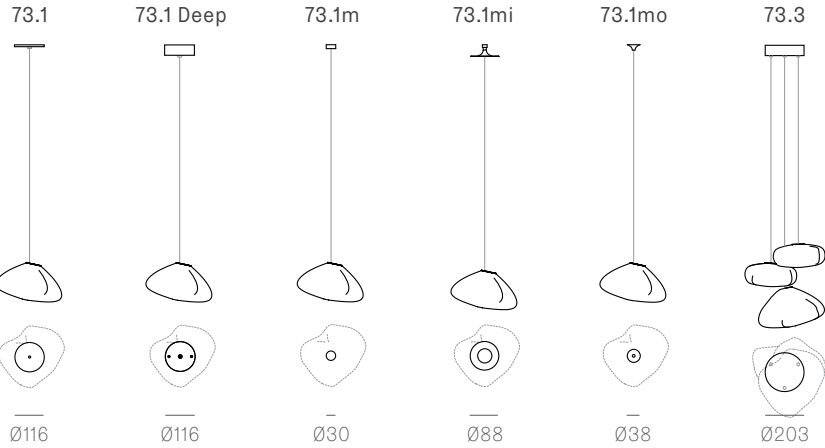

+260-400 mm

73 Series — Wall and Ceiling | Table Light  
| Random

Wall and Ceiling

73s Brass

Random  
Adjustable  
length

Adjustable up to 3000 mm standard

Adjustable up to 30500 mm custom

Table Light

Random

Non-adjustable  
length

Non-adjustable length up to 3000 mm standard

Non-adjustable length up to 30500 mm custom

755

Adjustable length

Adjustable up to 3000 mm standard  
Adjustable up to 30500 mm custom

canopy

Ø160mm

Note: Height dimensions shown with 500mm extender.  
For additional extenders, please refer to Pendant Specification document.

All dimensions are in millimeters (mm) unless otherwise specified.

73.11a.1 -  
78.33a.1

canopy

Ø250

\*Shown with 750mm extender.

Note: Height dimensions shown with 500mm extender.  
For additional extenders, please refer to Pendant Specification document.

All dimensions are in millimeters (mm) unless otherwise specified.