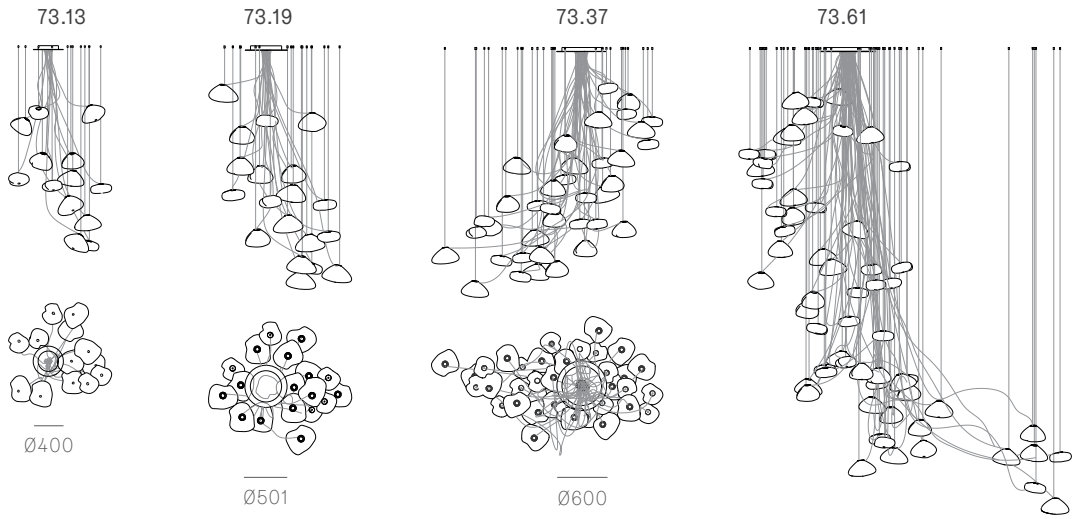

Random

Non-adjustable  
length

Non-adjustable length up to 3000 mm standard

Non-adjustable length up to 30500 mm custom

755

Adjustable length

Adjustable up to 3000 mm standard  
Adjustable up to 30500 mm custom

Non-adjustable Length

Non-adjustable length up to 3000 mm standard  
Non-adjustable length up to 30500 mm custom

Adjustable length

Adjustable up to 3000 mm standard  
Adjustable up to 30500 mm custom

73.5a.1 -  
73.9a.1

canopy

Ø160mm

Note: Height dimensions shown with 500mm extender.  
For additional extenders, please refer to Pendant Specification document.

All dimensions are in millimeters (mm) unless otherwise specified.