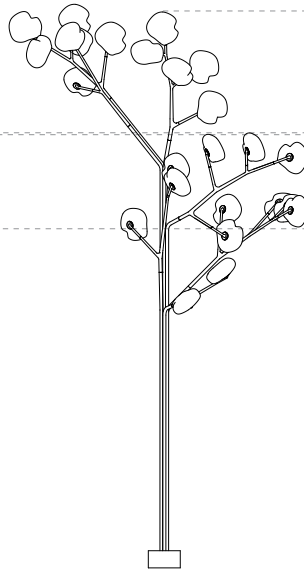

canopy

Ø160mm

Note: Height dimensions shown with 500mm extender.  
For additional extenders, please refer to Pendant Specification document.

All dimensions are in millimeters (mm) unless otherwise specified.

73.11a.1 -  
78.33a.1

canopy

Ø250

\*Shown with 750mm extender.

Note: Height dimensions shown with 500mm extender.  
For additional extenders, please refer to Pendant Specification document.

All dimensions are in millimeters (mm) unless otherwise specified.

**Ceiling mounted**

73.3 short

0.9m

73.3 tall

1.8m

73.6

1.8m

73.9

73.20  
Hawthorne

73.25  
Elm

73.35  
Aspen

73.40  
Birch

7180  
7140

4765

3630  
3570

2875