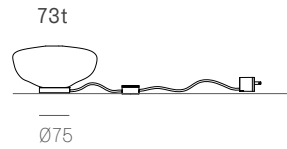

+260-400 mm

73 Series — Wall and Ceiling | Table Light  
| Random

Wall and Ceiling

73s Brass

Random  
Adjustable  
length

Adjustable up to 3000 mm standard

Adjustable up to 30500 mm custom

Table Light

Random

Non-adjustable  
length

Non-adjustable length up to 3000 mm standard

Non-adjustable length up to 30500 mm custom

755

Adjustable length

Adjustable up to 3000 mm standard  
Adjustable up to 30500 mm custom

canopy

Ø160mm

Note: Height dimensions shown with 500mm extender.  
For additional extenders, please refer to Pendant Specification document.

All dimensions are in millimeters (mm) unless otherwise specified.

73.11a.1 -  
78.33a.1

canopy

Ø250

\*Shown with 750mm extender.

Note: Height dimensions shown with 500mm extender.  
For additional extenders, please refer to Pendant Specification document.

All dimensions are in millimeters (mm) unless otherwise specified.